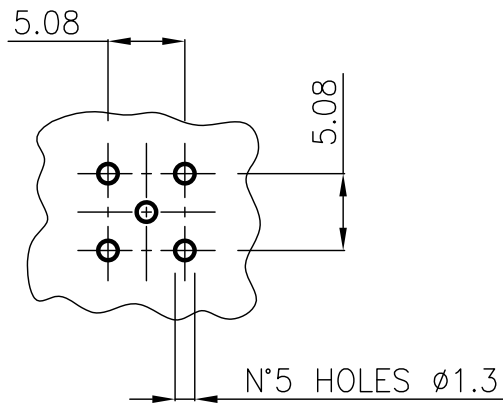

DIST.

PANEL CUTOUT DIMENSIONS

MOD. 101

			DENOMINAZIONE			
			75 Ohm BT43 SERIES CONNECTORS RIGHT- ANGLE PLUG FOR P.C.B.			
			SCALA 1:1	CONTR.	DATA 10.12.00	N° CODICE
ISSUED			FILE UPG0101C	APPROV. A.Q.	DIS. Torti E	UPG.01.001
REV.	N° MOD.	DATA				