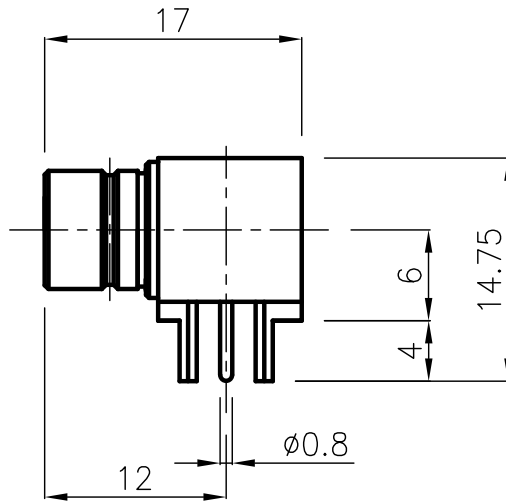

DIST.

PANEL CUTOUT DIMENSIONS

MOD. 101

			DENOMINAZIONE			
			75 Ohm BT43 SERIES CONNECTORS RIGHT- ANGLE PLUG FOR P.C.B.			
			SCALA 1:1	CONTR.	DATA 10.12.00	N° CODICE
ISSUED			FILE UPG0101C	APPROV. A.Q.	DIS. Torti E	UPG.01.001
REV.	N° MOD.	DATA				